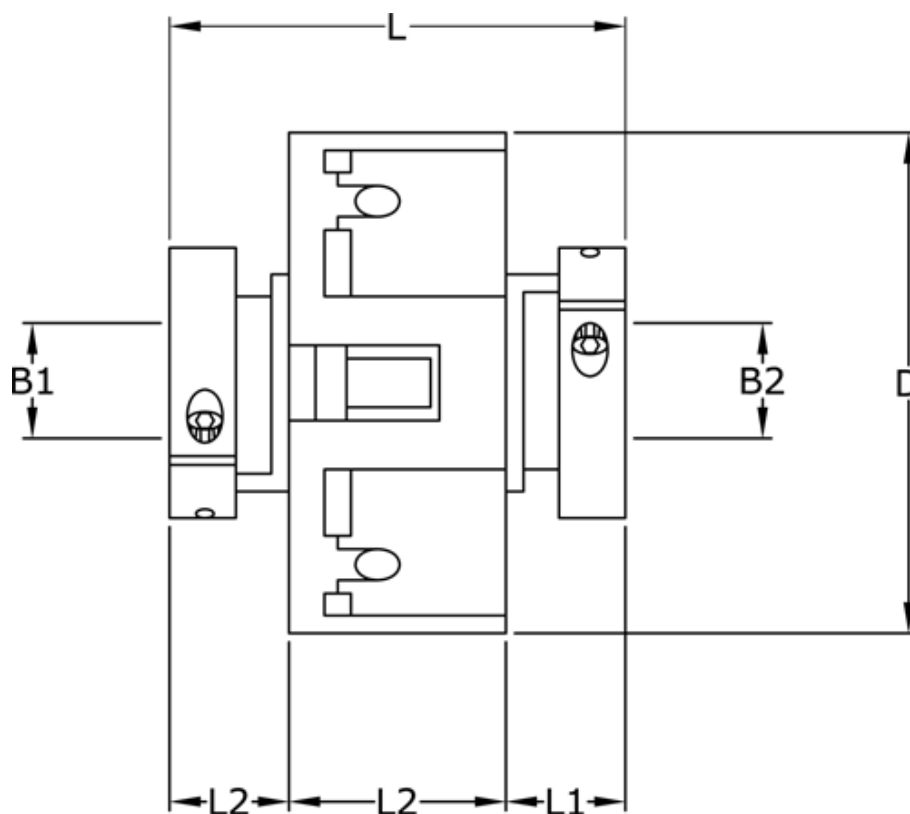

# Data Sheet

Article number: 3322206342228

Description: Uni-Lat Coupling size 206.34.22.28  
clamp hub, bore 6/8 mm

## Measures

B1	= 6
B2	= 8
D	= 34
L	= 30.7
L1	= 10.9
L2	= 8.9
Screw	= M4